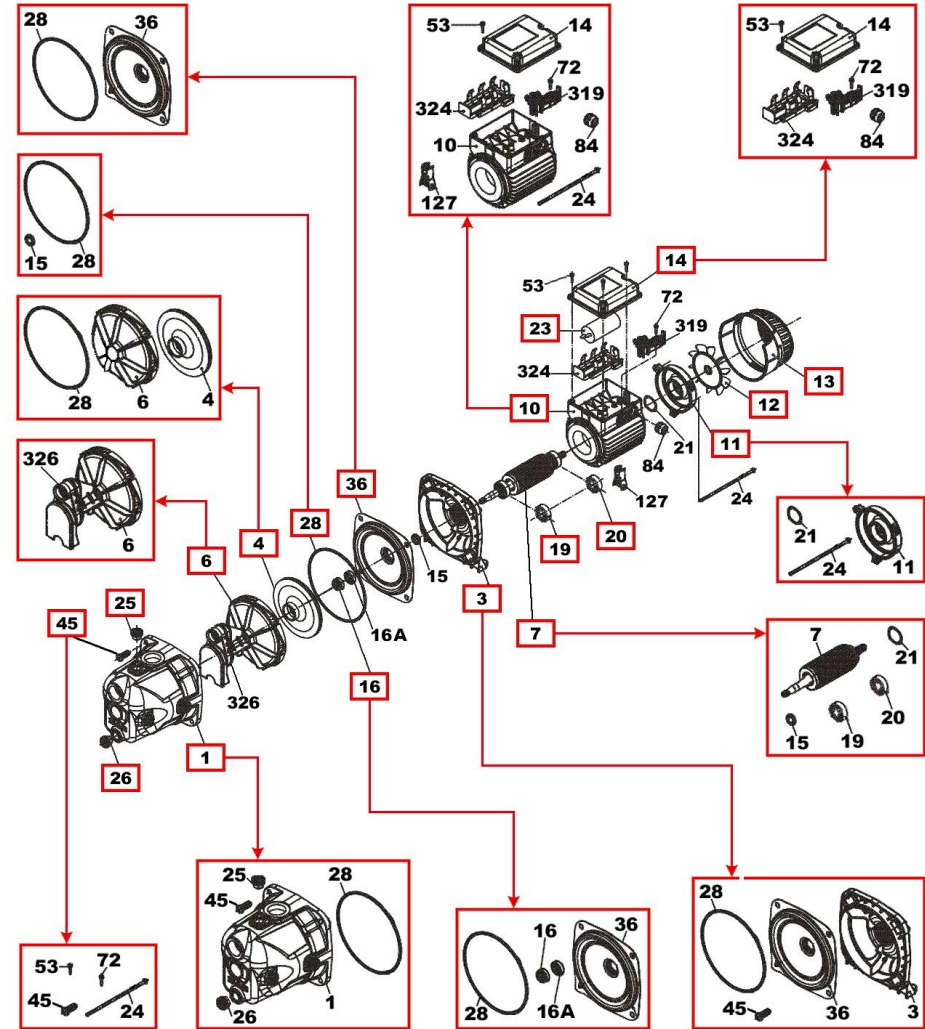

Pump Model - version

JET 62 M - N.2. - -

Company Name
Contact
Telephone
FAX
E-Mail address

Receiver

From

Serial Number

Attention: check the correspondence
with the serial number of the pump.

JET 62 M - N.2. - - @ 102660000_d

JET 62 M @ 102660000

Item	Quant	Item no.	Description	Unit pr.
1	1	R00004000	PUMP BODY	On req.
13	1	R00004183	FAN GUARD	On req.
12	1	R00004002	FAN	On req.
3	1	R00004003	SUPPORT	On req.
7	1	R00005184	MOTOR SHAFT	On req.
28	1	R00004187	OR	On req.
45	1	R00005185	NUTS AND BOLTS	On req.
19	1	R00005129	FRONT BEARING	On req.
20	1	R00005112	REAR BEARING	On req.
23	1	R00004009	CAPACITOR	On req.
4	1	R00004010	IMPELLER	On req.
11	1	R00004011	MOTOR COVER	On req.
10	1	R00005173	MOTOR	On req.
6	1	R00004013	DIFFUSER ASSEMBLY	On req.
16	1	R00004547	SEAL	On req.
14	1	R00004811	TERMINAL BOARD	On req.
36	1	R00004016	MECHANICAL SEAL COVER	On req.
25	1	R00004017	LOAD PLUG	On req.
26	1	R00004018	DISCHARGE PLUG	On req.