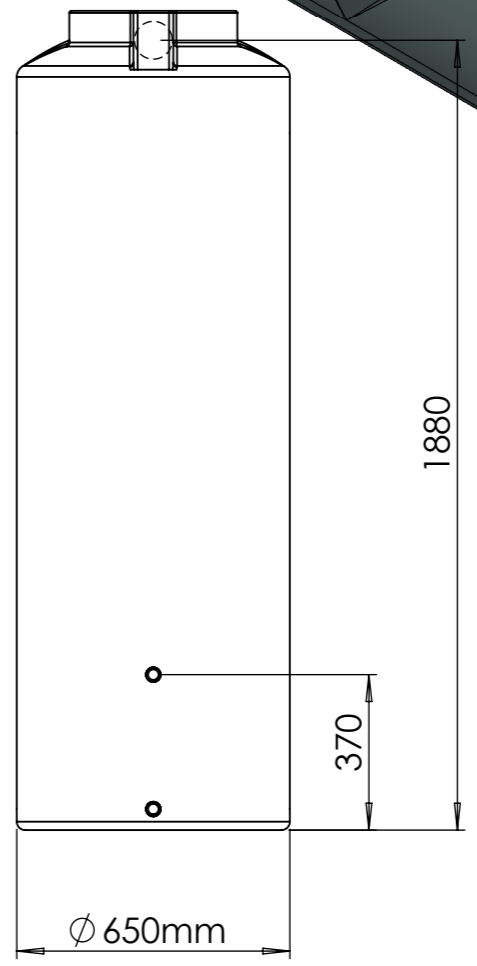

Overflow Location

Ø 300mm Strainer

Overflow Location

25mm Outlets x4

1950mm

2900mm

1880

370

A3
 DRAWN P.O'CONNOR 21.07.21
 CHECKED

TITLE
3000L Super Slimline Tank

SCALE
1:18

CUSTOMER
 DRAWING No.
SL3000SX

REVISION
A

CAD FILE NAME
 SlimLine Tank Assembly Drawings

SHT No.
 12 OF 16

REV.	COMMENT	DR'N	CK'D	DATE
A	COMMENTS			