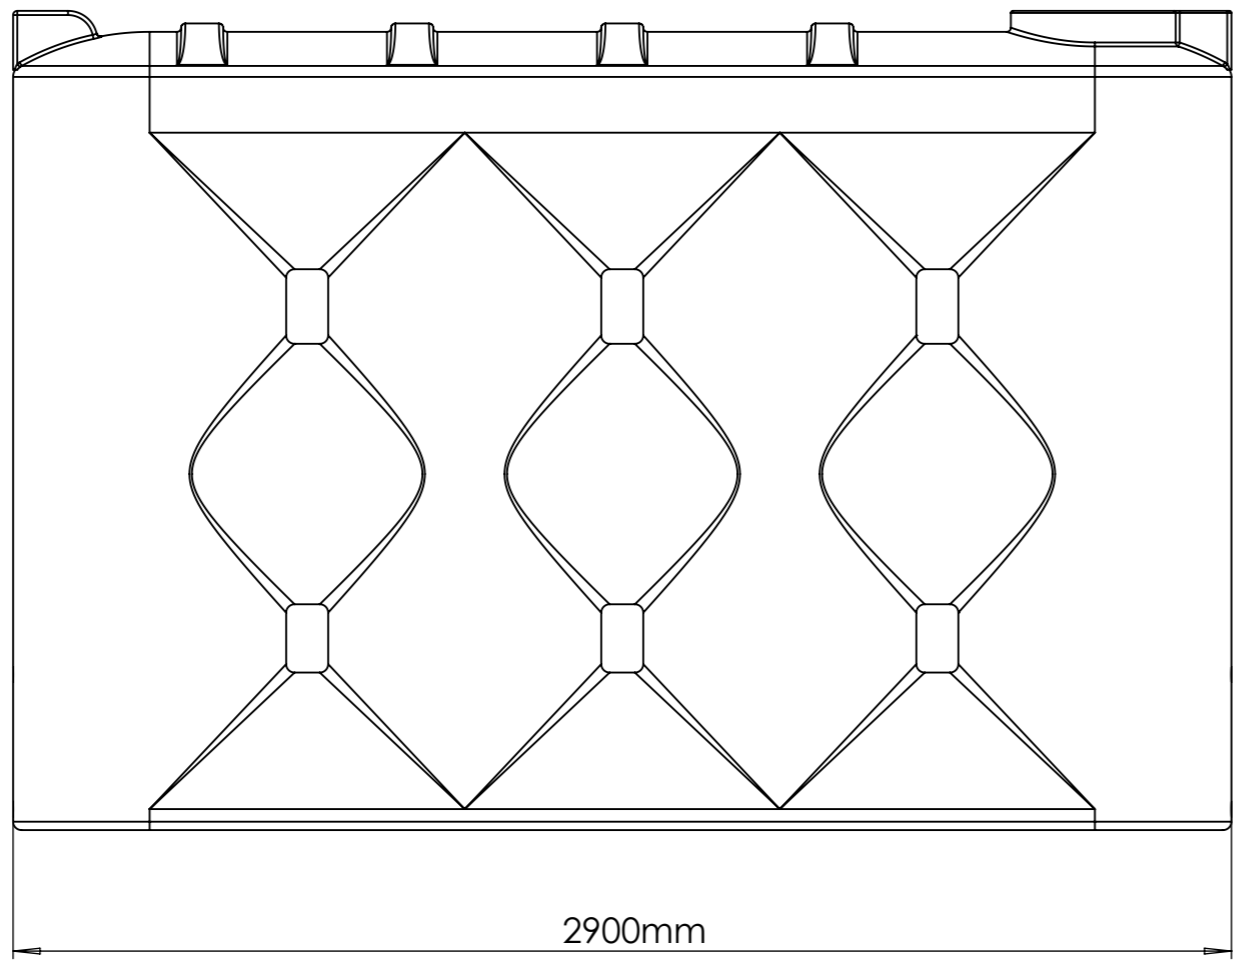

Overflow Location

Ø 300mm Strainer

Overflow Location

25mm Outlets x4

1950mm

2900mm

1880

370

A3
 DRAWN P.O'CONNOR 21.07.21
 CHECKED

TITLE
3000L Super Slimline Tank

SCALE
1:18

CUSTOMER
 DRAWING No.
SL3000SX

REVISION
A

CAD FILE NAME
 SlimLine Tank Assembly Drawings

SHT No.
 12 OF 16

REV.	COMMENT	DR'N	CK'D	DATE
A	COMMENTS			