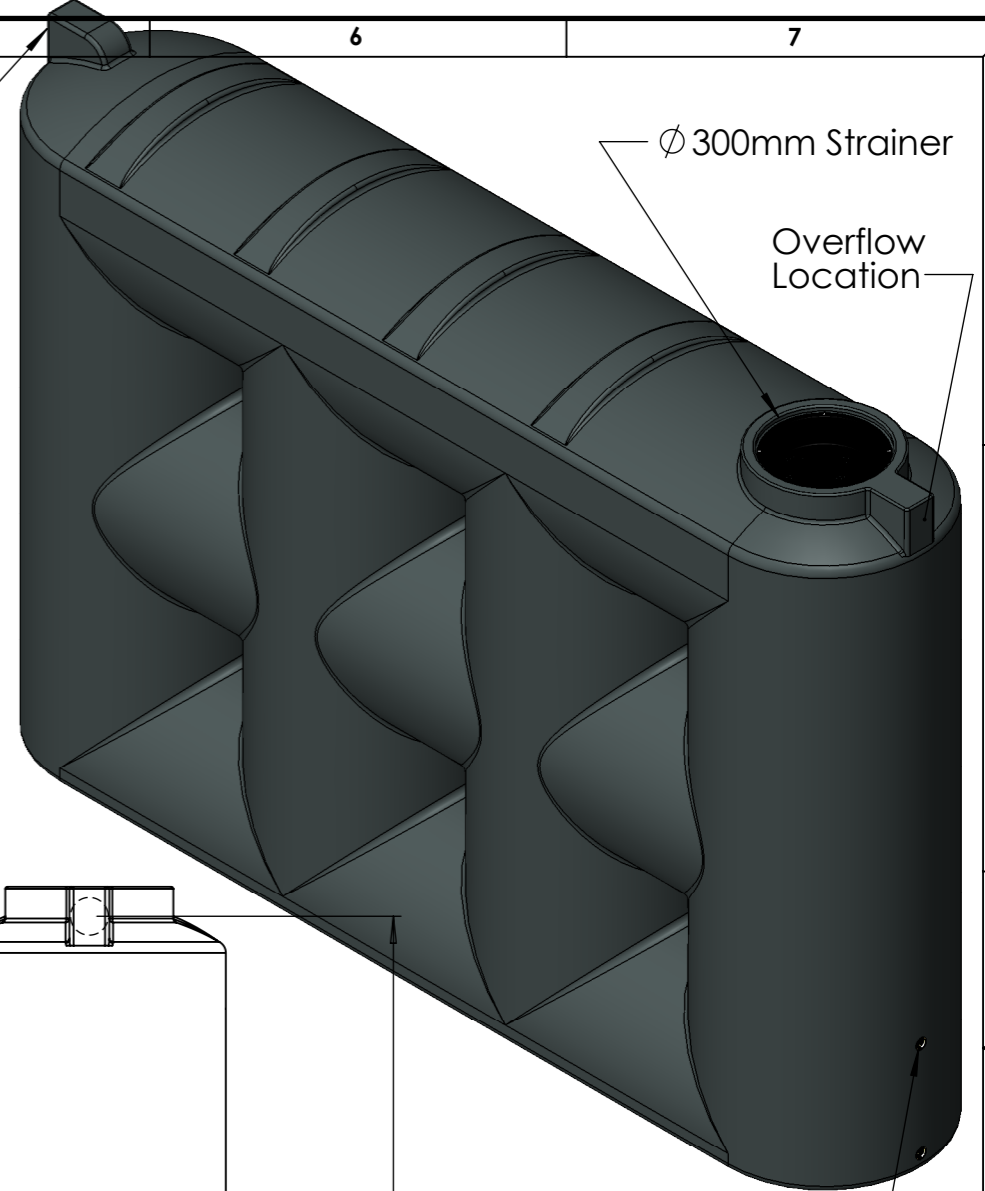

Overflow Location

Ø 300mm Strainer

Overflow Location

25mm Outlets x4

1950mm

2900mm

1880

370

A3
 DRAWN P.O'CONNOR 21.07.21
 CHECKED

TITLE
3000L Super Slimline Tank

SCALE
1:18

CUSTOMER
 DRAWING No.
SL3000SX

REVISION
A

CAD FILE NAME
 SlimLine Tank Assembly Drawings

SHT No.
 12 OF 16

REV.	COMMENT	DR'N	CK'D	DATE
A	COMMENTS			