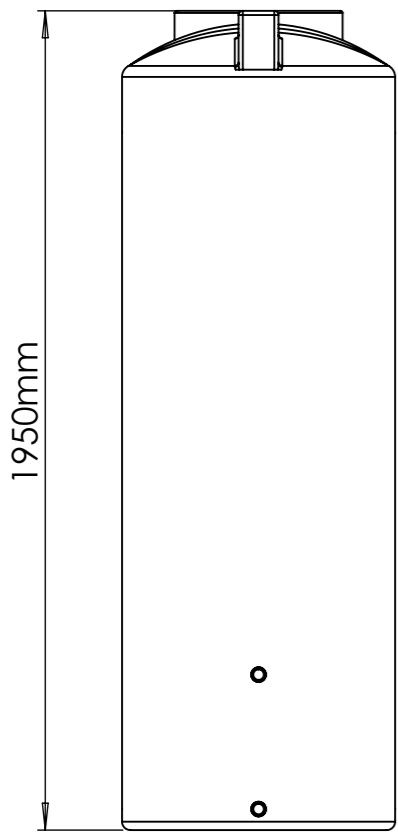

Overflow Location

Ø 300mm Strainer

Overflow Location

25mm Outlets x4

1950mm

2900mm

1880

370

A3
 DRAWN P.O'CONNOR 21.07.21
 CHECKED

TITLE
3000L Super Slimline Tank

SCALE
1:18

CUSTOMER
 DRAWING No.
SL3000SX

REVISION
A

CAD FILE NAME
 SlimLine Tank Assembly Drawings

SHT No.
 12 OF 16

REV.	COMMENT	DR'N	CK'D	DATE
A	COMMENTS			