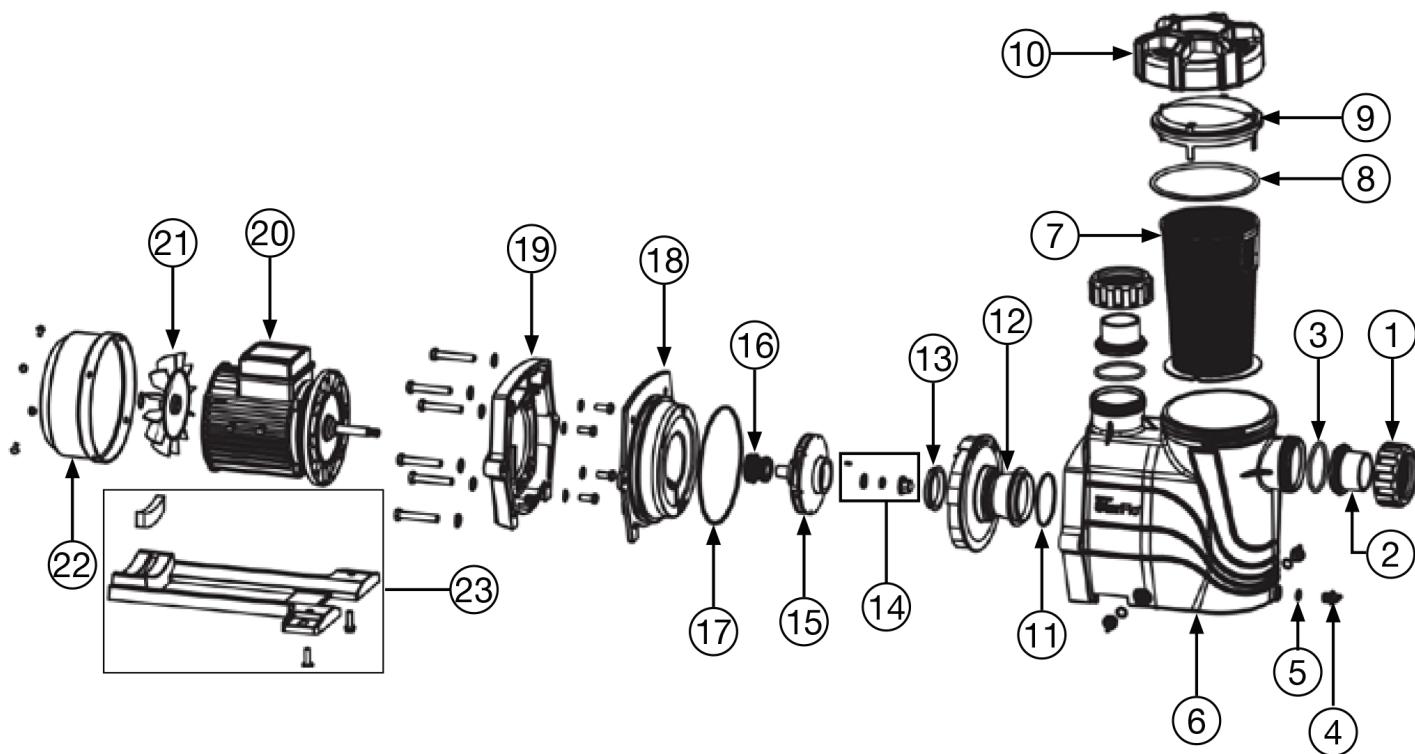

Notes: A. CE model variants available exclusively in Europe

ITEM	PART NO.	DESCRIPTION	NOTES	QTY REQ'D
1	403124	Nut - Barrel Union		2
2	403316	Tail - Barrel Union 50mm - CE model variants		2
2	403317	Tail - Barrel Union 63mm - CE model variants		2
3	403127	O-ring - Barrel Union		2
4	402814	Drainage Plug		3
5	403128	O-ring - Drainage Plug		3
6	403129	Pump Casing		1
7	403130	Filter Basket		1
8	403131	O-ring - Filter Basket		1
9	403132	Cover - Filter Basket		1
10	403133	Filter Locking Ring		1
11	403134	O-ring - Diffuser		1
12	403135	Diffuser		1
13	403136	Neck Ring - Impeller		1
14	403502	Impeller Locking Kit		1
15	403503	Impeller DSF3003FCE		1
15	403504	Impeller DSF4203CE		1
16	402823	Mechanical Seal		1
17	402824	O-ring Backplate		1
18	403139	Pump Cover		1
19	403141	Flange		1
20	403505	Motor Complete DSF3003FCE		1
20	403506	Motor Complete DSF4203CE		1
21	403152	Fan		1
22	403153	Fan Cowl		1
23	403159	Motor Base Assy		1
-	403144	Bearing Front		1
-	403147	Bearing Rear		1