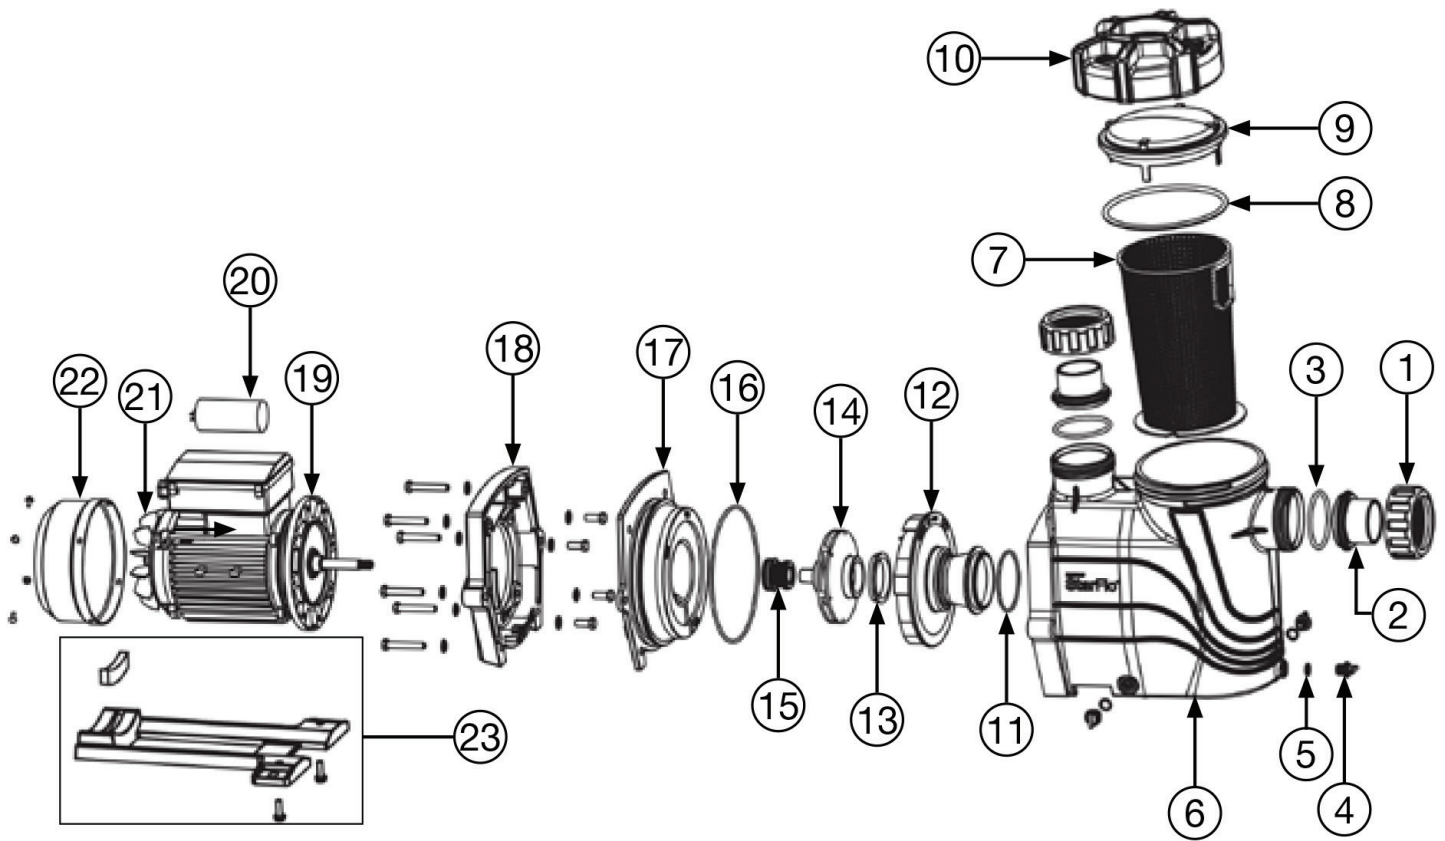

Notes: A. CE model variants available exclusively in Europe

ITEM	PART NO.	DESCRIPTION	NOTES	QTY REQ'D
1	403124	Nut - Barrel Union		2
2	403125	Tail - Barrel Union 40mm - Non CE variants		2
2	403126	Tail - Barrel Union 50mm - Non CE variants		2
2	403316	Tail - Barrel Union 50mm - CE variants		2
2	403317	Tail - Barrel Union 63mm - CE variants		2
3	403127	O-ring - Barrel Union		2
4	402814	Drainage Plug		3
5	403128	O-ring - Drainage Plug		3
6	403129	Pump Casing		1
7	403130	Filter Basket		1
8	403131	O-ring - Filter Basket		1
9	403132	Cover - Filter Basket		1
10	403133	Filter Locking Ring		1
11	403134	O-ring - Diffuser		1
12	403135	Diffuser		1
13	403136	Neck Ring - Impeller		1
14	403498	Impeller DSF150(CE)		1
14	403273	Impeller DSF200(CE)		1
14	A03070156	Impeller DSF250(CE)		1
14	403137	Impeller DSF300(CE)		1
14	403138	Impeller DSF420(CE)		1
15	402823	Mechanical Seal		1
16	402824	O-ring Pump Cover		1
17	403139	Pump Cover		1
18	403141	Flange		1
19	403499	Motor Complete DSF150(CE)		1
19	403274	Motor Complete DSF200(CE)		1
19	M4183911117	Motor Complete DSF250(CE)		1
19	403160	Motor Complete DSF300(CE)		1
19	403161	Motor Complete DSF420(CE)		1
20	403500	Capacitor DSF150(CE)		1
20	403157	Capacitor DSF200(CE), DSF250(CE), DSF300(CE)		1
20	403158	Capacitor DSF420(CE)		1
21	403152	Fan		1
22	403501	Fan Cowl - DSF150(CE)		1
22	403153	Fan Cowl - All other models		1
23	403159	Motor Base Assy		1
-	403144	Bearing Front - Not Illustrated		1
-	403147	Bearing Rear - Not Illustrated		1