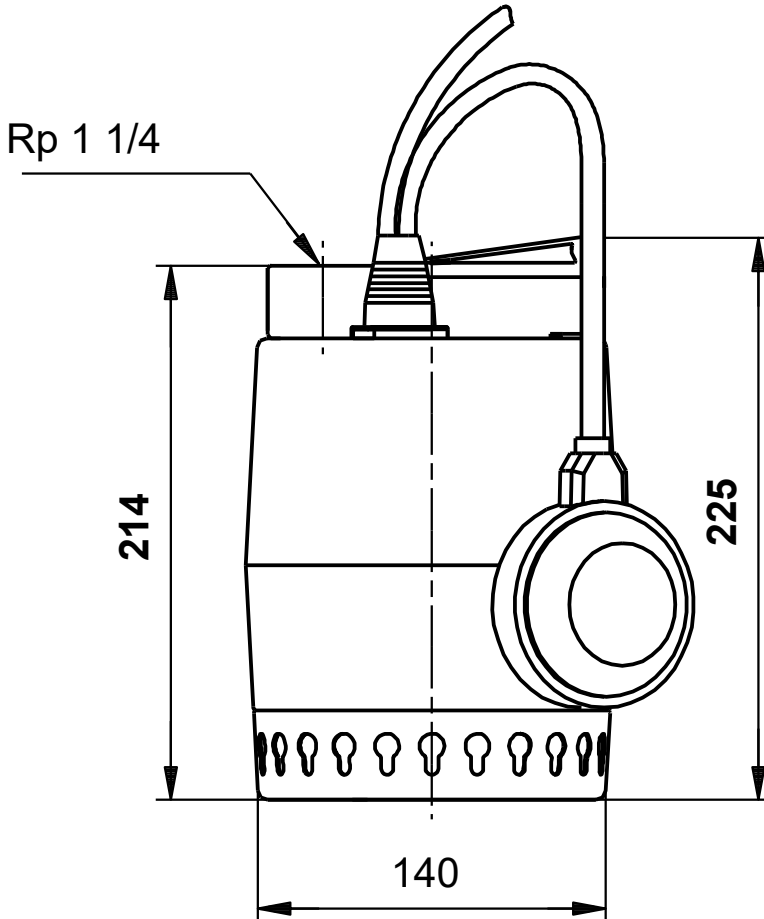

Note! All units are in [mm] unless others are stated.
Disclaimer: This simplified dimensional drawing does not show all details.