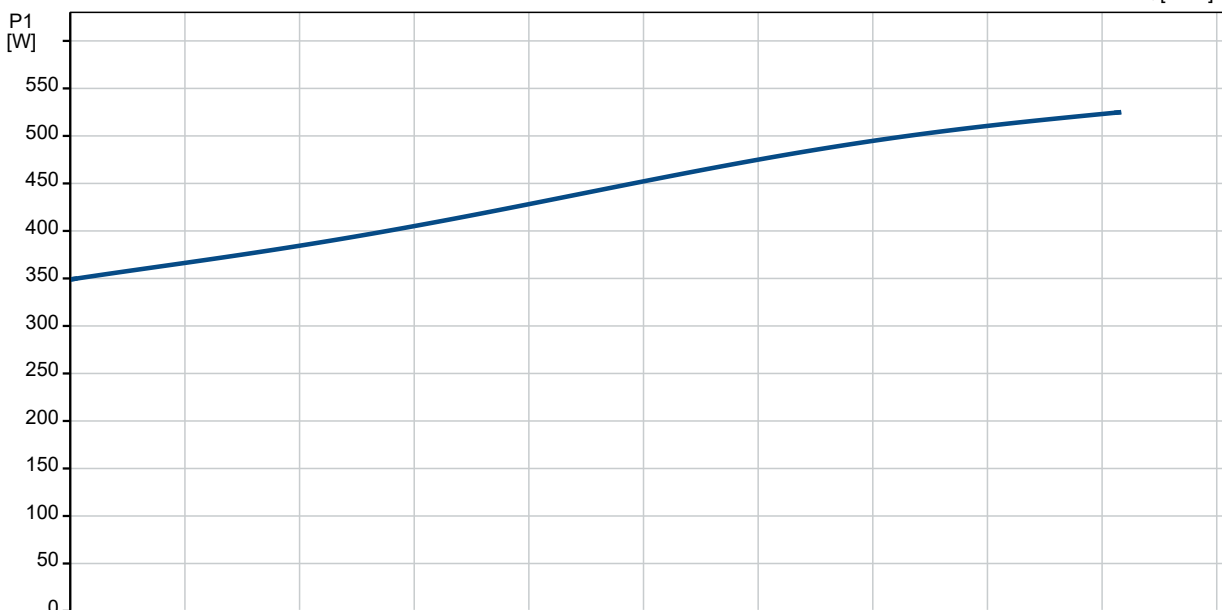

Company name: ASC Water Tanks
Created by: Anant Yuvarajah
Phone: 0414880162
Email: anant@asc tanks.com.au
Date: 15/06/2022

012K4700 UNILIFT KP.250.A.1 50 Hz