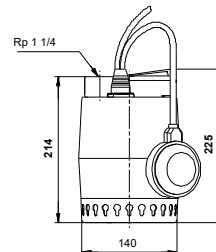

| Description | Value |
|-------------------------------|----------------------------|
| General information: | |
| Product name: | UNILIFT KP.250.A.1 |
| Product No: | 012K4700 |
| EAN number: | 5700391117138 |
| Price: | |
| Technical: | |
| Maximum flow: | 187 l/min |
| Maximum head: | 7.5 m |
| Max. Particle: | 10 mm |
| Approvals: | CE,RCM,LGABG,EAC,TUVRHWI D |
| Model: | A |
| Materials: | |
| Pump housing: | Stainless steel |
| Pump housing: | EN 1.4301 |
| Pump housing: | AISI 304 |
| Impeller: | Stainless steel |
| Impeller: | EN 1.4301 |
| Impeller: | AISI 304 |
| Installation: | |
| Range of ambient temperature: | 0 .. 50 °C |
| Type of connection: | Rp |
| Size of connection: | 1 1/4 inch |
| Maximum installation depth: | 2 m |
| Liquid: | |
| Liquid temperature range: | 0 .. 50 °C |
| Density: | 998.2 kg/m ³ |
| Electrical data: | |
| Power input - P1: | 480 W |
| Mains frequency: | 50 Hz |
| Rated voltage [V]: | 1 x 230-240 V |
| Rated current: | 2.2 A |
| Capacitor size - run: | 8 µF/400 V |
| Enclosure class (IEC 34-5): | IP68 |
| Insulation class (IEC 85): | F |
| Built-in motor protection: | CONTACT |
| Thermal protec: | internal |
| Length of power cable: | 5 m |
| Type of cable plug: | AU |
| Controls: | |
| Level switch: | float switch |
| Others: | |
| Environmental approvals: | WEEE |
| Net weight: | 6.6 kg |
| Gross weight: | 7.1 kg |
| Shipping volume: | 0.013 m ³ |
| Country of origin: | DK |
| Custom tariff no.: | 8413709019182742 |