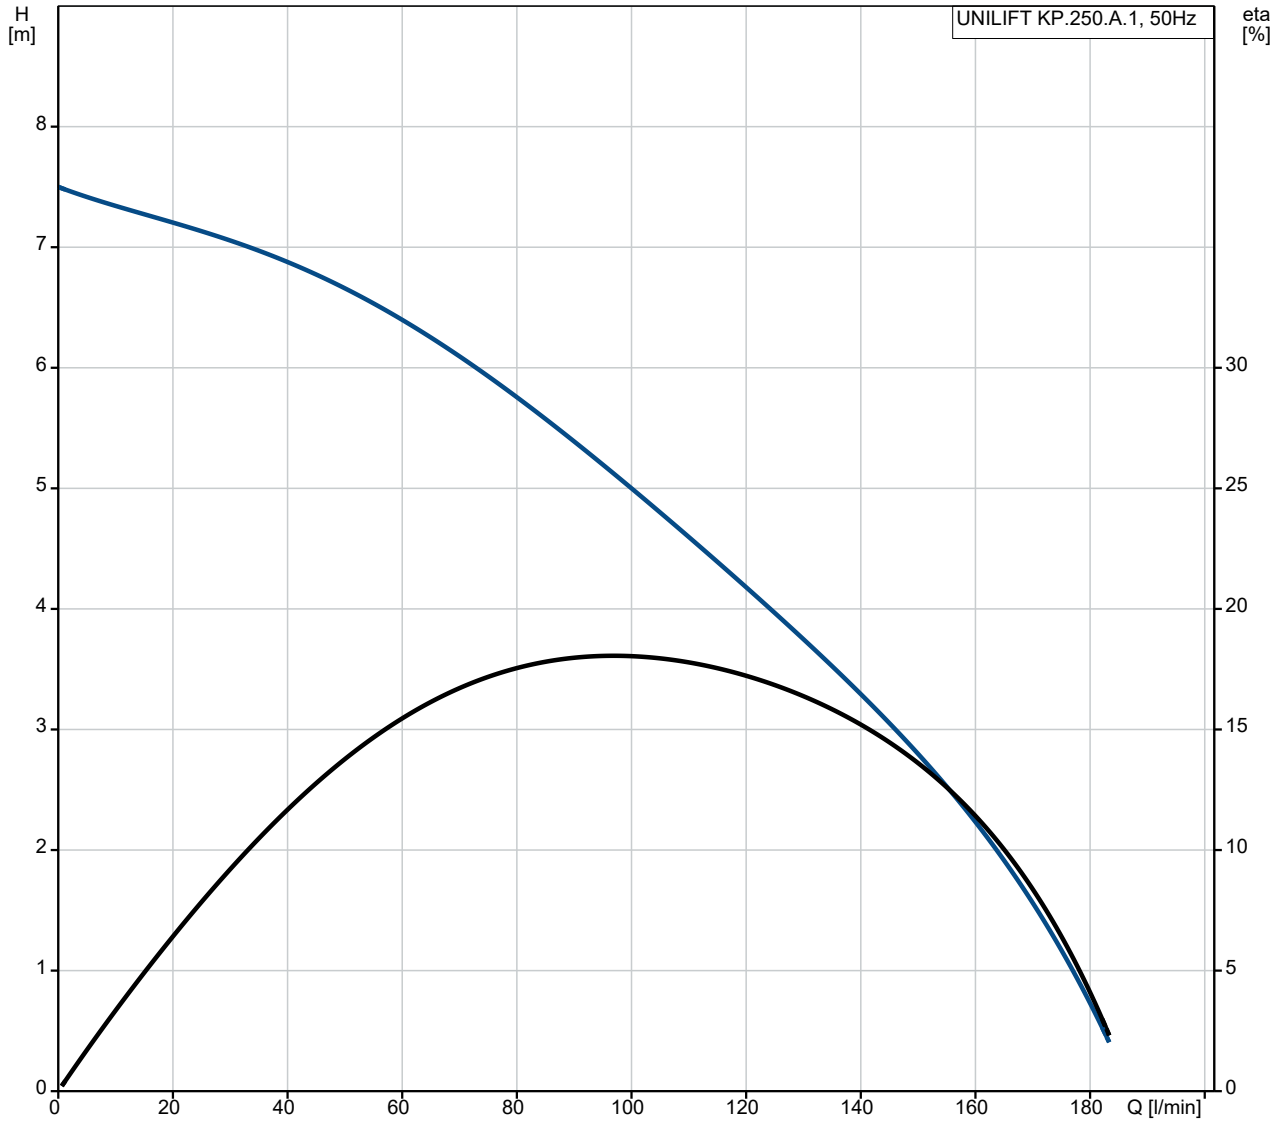

Company name: ASC Water Tanks
Created by: Anant Yuvarajah
Phone: 0414880162
Email: anant@asc tanks.com.au
Date: 15/06/2022

012K4700 UNILIFT KP.250.A.1 50 Hz