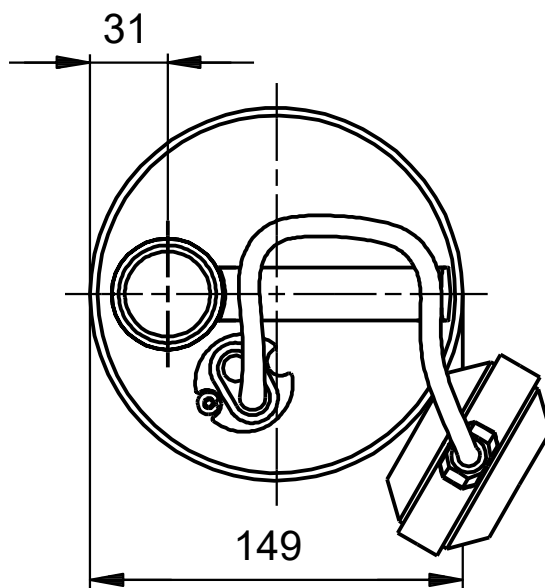

Note! All units are in [mm] unless others are stated.
Disclaimer: This simplified dimensional drawing does not show all details.