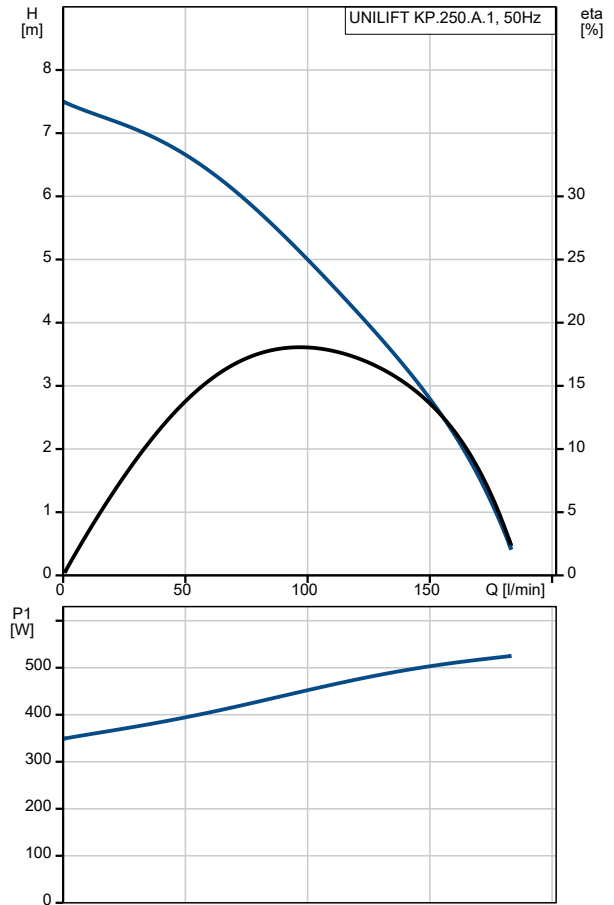

Company name: ASC Water Tanks
Created by: Anant Yuvarajah
Phone: 0414880162
Email: anant@asc tanks.com.au
Date: 15/06/2022

Description	Value
General information:	
Product name:	UNILIFT KP.250.A.1
Product No:	012K4700
EAN number:	5700391117138
Price:	
Technical:	
Maximum flow:	187 l/min
Maximum head:	7.5 m
Max. Particle:	10 mm
Approvals:	CE,RCM,LGABG,EAC,TUVRHWI D
Model:	A
Materials:	
Pump housing:	Stainless steel
Pump housing:	EN 1.4301
Pump housing:	AISI 304
Impeller:	Stainless steel
Impeller:	EN 1.4301
Impeller:	AISI 304
Installation:	
Range of ambient temperature:	0 .. 50 °C
Type of connection:	Rp
Size of connection:	1 1/4 inch
Maximum installation depth:	2 m
Liquid:	
Liquid temperature range:	0 .. 50 °C
Density:	998.2 kg/m³
Electrical data:	
Power input - P1:	480 W
Mains frequency:	50 Hz
Rated voltage [V]:	1 x 230-240 V
Rated current:	2.2 A
Capacitor size - run:	8 µF/400 V
Enclosure class (IEC 34-5):	IP68
Insulation class (IEC 85):	F
Built-in motor protection:	CONTACT
Thermal protec:	internal
Length of power cable:	5 m
Type of cable plug:	AU
Controls:	
Level switch:	float switch
Others:	
Environmental approvals:	WEEE
Net weight:	6.6 kg
Gross weight:	7.1 kg
Shipping volume:	0.013 m³
Country of origin:	DK
Custom tariff no.:	8413709019182742